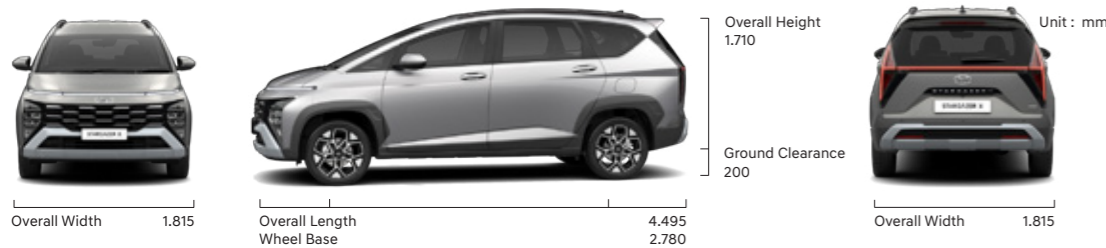

Specifications

STARGAZER X	Style	Prime
Interior Dimension		
Head room	1st / 2nd row / 3rd row, mm	1.056 / 1.056 / 961
Leg room	1st / 2nd row / 3rd row, mm	1.022 / 1.014 / 867
Shoulder room	1st / 2nd row / 3rd row, mm	1.433 / 1.445 / 1.344
Luggage capacity - VDA	Behind 2nd row / Behind 3rd row, L	585 / 200
Engine		
Engine type	Smartstream G1.5 MPI Inline 4 cylinders	
Cylinder capacity	cc	1.497
Maximum power	kW (PS)/rpm	84,4 (115)/6.300
Maximum torque	Nm (kgm)/rpm	143,8 (14.7)/4.500
Transmission		
Type	IVT	
Gear ratio (:1)	1st	
	2nd	
	3rd	
	4th	2,680 ~ 0,385
	5th	
	6th	
	7th	
	Reverse	2,822 ~ 1,822
	Final	6,483
	Clutch Type	Torque converter
Steering		
Type	Column - Motor Driven Power Steering (C-MDPS)	
Suspension		
Front	MacPherson Strut	
Rear	Coupled Torsion Beam Axle (CTBA)	
Brakes		
Front brake type	15in disc	
Rear brake type	14in disc	
Parking brake	Electric	
Wheels & Tires		
Wheel dimensions	6,5J x 17in Diamond cut alloy wheels	
Tire size	205/55R17	

- PT Hyundai Motors Indonesia berhak mengubah spesifikasi dan kelengkapan tanpa pemberitahuan terlebih dahulu.
- Warna pada brosur mungkin sedikit berbeda dari aslinya karena keterbatasan pada saat proses cetak.
- Tampilan kendaraan dapat berbeda di setiap negara, silakan hubungi dealer Hyundai terdekat.
- Data di atas adalah hasil tes internal dan bisa berubah setelah validasi.