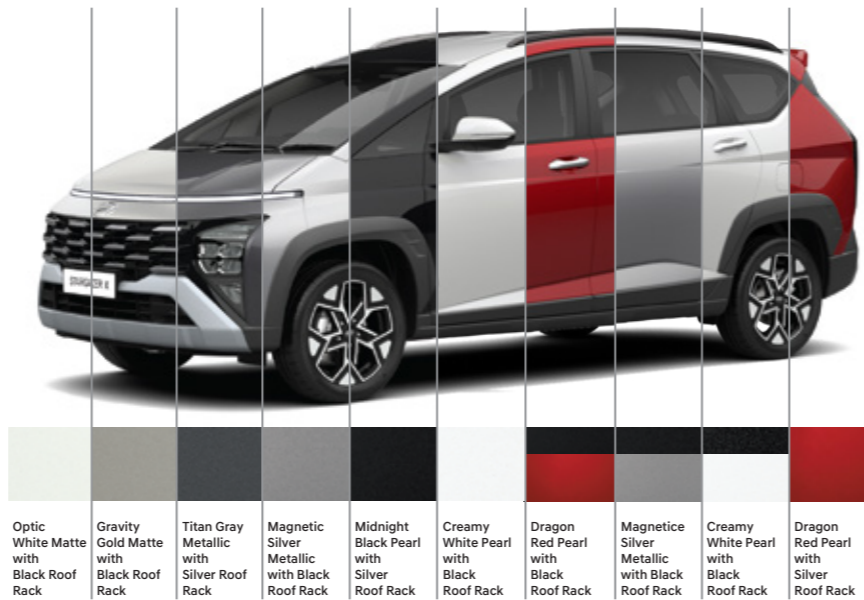

Exterior Color

3+1 TAHUN **100,000 km**
Garansi kendaraan

Garansi kendaraan 4 tahun/100.000 km, mana yang tercapai terlebih dahulu.

3+1 TAHUN **60,000 km**
Gratis Servis Berkala

Gratis suku cadang untuk perawatan berkala 4 tahun/60.000 km, mana yang tercapai terlebih dahulu.

Equipment

STARGAZER X	Style	Prime
Exterior Features		
X dedicated front and rear bumper		•
X dedicated engine hood		•
X dedicated wheel arch moulding		•
X dedicated bezel color for headlamp and hood		•
Front radiator grille		• Silver paint
LED MFR headlamps		•
LED Daytime Running Light (DRL)		•
Front fog lamps		•
Front wipers		• Aero blades
Outside rear view mirrors		• with turn signal & electric folding
Shark fin antenna		•
LED high mount stop lamps with rear spoiler		•
Rear combination lamps		• LED + Bulb
Interior Features		
Instrument cluster		• Full Digital Supervision Cluster with 4.2" TFT LCD
Dashboard design		• Black glossy
Seats	• Cloth with red stitching	• Leatherette with red accent
Ambient mood lighting	-	•
Comfort and Convenience		
Cup holder in center of floor console		• with illumination
Seat back pocket	• Front passenger seat	• Drive & front passenger seat
Seat back table (front passenger seat)	-	•
Tilt & telescopic steering adjustment		•
Full Automatic Temperature Control (FATC)	-	•
Rear A/C (for 2nd and 3rd rows)		• EVA-type
Auto up/down and safety power window		• Driver
2nd row seats		• Bench Seat / Captain Seat (optional)
Auto light control		•
Push start button with illumination		•
Remote window control		•
Remote start engine		•
Electric tailgate release		•
12V power outlet		• Front console & luggage area
Wireless smartphone charger	-	•
USB charging ports (x2)		•
Infotainment and Connectivity		
8" Touch display with AM/FM radio, Bluetooth Audio, smartphone connectivity		•
USB multimedia port		•
Audio system	• 6 speakers	-
BOSE™ premium sound system	-	• 8 speakers
Bluetooth® hands-free phone system with voice recognition		•
Steering wheel audio and Bluetooth® remote control		•
Bluelink™ connected car services (telematics)		•